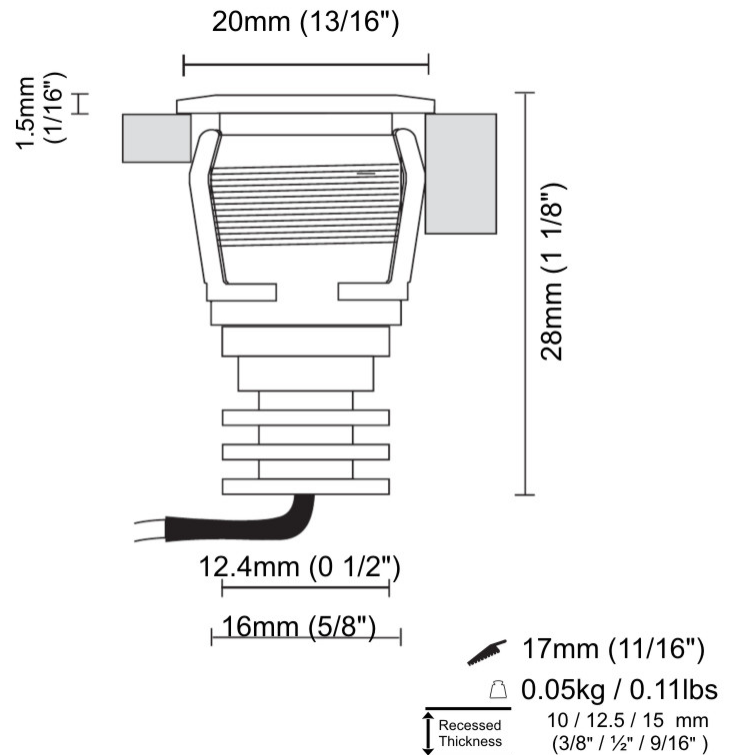

GENERAL

Series: Eyes _____
Subseries: Eyes Round _____
Brand: Side _____
Division: Exterior _____
Mounting Type: Recessed _____
Mounting Location: Ceiling _____
Subcategory: Downlight _____

PHYSICAL

Shape: Round _____
Diameter (mm): 20 _____
Diameter (in): 13/16 _____
Height (mm): 28 _____
Height (in): 1 1/8 _____
Min. Recessing Depth (mm): 33 _____
Min. Recessing Depth (in): 1 5/16 _____
Light Distribution: Direct _____
Weight (kg): 0.02 _____
Weight (lbs): 0.044 _____
Gasket: Silicon rubber _____
Fixture Finish: Chrome _____
Fixture Material: Aluminum Die Cast _____

ELECTRICAL

Lamp Type: LED (Zhaga Standard) _____
Total Output Wattage (W): 1.2 _____
Dimming: 0-10V Dimming / Phase Dimming (120Vac Only) _____
Driver Included: No _____
Driver Location: Remote _____
Driver Type: Constant Current - 120 / 277Vac _____
Input Voltage (V): 120 - 277 _____
Constant Current (MA): 350 _____
Upon Request: (Not included - see components [IP65 or higher enclosure to be supplied by others]) Remote: 0-10Vdc dimming / Phase dimming @120Vac only / 277Vac _____

LED

Number of LEDs: 1 _____
Color Temperature (°K): 3000 / 4000 _____
Max. Delivered Lumen (lm): 58.4 / 64.9 _____
Nominal Lumen (lm): 120 / 125 _____
CRI: >80 CRI _____
Lamp Life (hrs): 50000 _____

OPTICAL

Optic°: 100° _____

RATINGS AND CERTIFICATIONS

Certified By: Certified for North American Standards _____
IP rating: IP68 _____