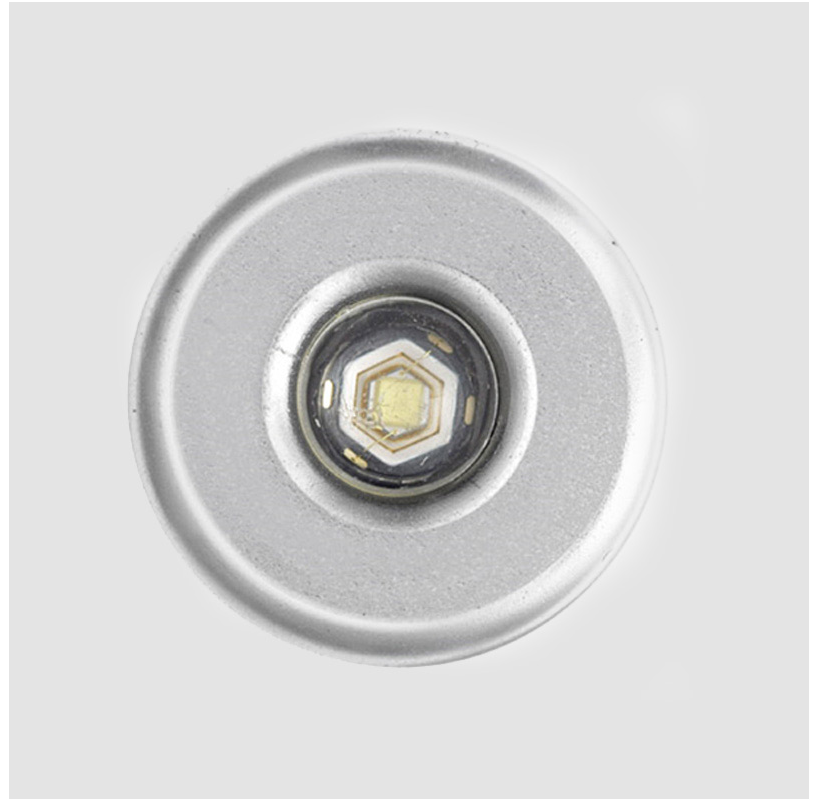

GENERAL

Series: Eyes _____
Subseries: Eyes Round _____
Brand: Side _____
Division: Exterior _____
Mounting Type: Recessed _____
Mounting Location: Ceiling _____
Subcategory: Downlight _____

PHYSICAL

Shape: Round _____
Diameter (mm): 20 _____
Diameter (in): 13/16 _____
Height (mm): 28 _____
Height (in): 1 1/8 _____
Min. Recessing Depth (mm): 33 _____
Min. Recessing Depth (in): 1 5/16 _____
Light Distribution: Direct _____
Weight (kg): 0.02 _____
Weight (lbs): 0.044 _____
Gasket: Silicon rubber _____
Fixture Finish: Chrome _____
Fixture Material: Aluminum Die Cast _____

ELECTRICAL

Lamp Type: LED (Zhaga Standard) _____
Total Output Wattage (W): 1.2 _____
Dimming: 0-10V Dimming / Phase Dimming (120Vac Only) _____
Driver Included: No _____
Driver Location: Remote _____
Driver Type: Constant Current - 120 / 277Vac _____
Input Voltage (V): 120 - 277 _____
Constant Current (MA): 350 _____
Upon Request: (Not included - see components [IP65 or higher enclosure to be supplied by others]) Remote: 0-10Vdc dimming / Phase dimming @120Vac only / 277Vac _____

LED

Number of LEDs: 1 _____
Color Temperature (°K): 3000 / 4000 _____
Max. Delivered Lumen (lm): 58.4 / 64.9 _____
Nominal Lumen (lm): 120 / 125 _____
CRI: >80 CRI _____
Lamp Life (hrs): 50000 _____

OPTICAL

Optic°: 100° _____

RATINGS AND CERTIFICATIONS

Certified By: Certified for North American Standards _____
IP rating: IP68 _____