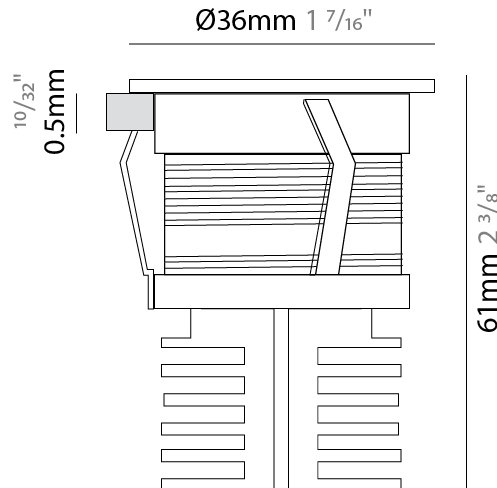

GENERAL

Series: Eyes
Subseries: Eyes Flat
Brand: Side
Division: Exterior
Mounting Type: Recessed
Mounting Location: Wall / Ceiling
Subcategory: Downlight

PHYSICAL

Shape: Round
Diameter (mm): 36
Diameter (in): 1 7/16
Depth (mm): 61
Depth (in): 2 3/8
Min. Recessing Depth (mm): 66
Min. Recessing Depth (in): 2 5/8
Light Distribution: Direct
Weight (kg): 0.06
Weight (lbs): 0.13
Diffuser: Transparent methacrylate
Gasket: Silicone rubber
Fixture Finish: Chrome
Fixture Material: Aluminum Die Cast
Cut-out Measurements: 28mm / 1 3/32

ELECTRICAL

Lamp Type: LED (Zhaga Standard)
Total Output Wattage (W): 3.5
Dimming: 0-10V Dimming / Phase Dimming (120Vac Only)
Driver Included: No
Driver Location: Remote
Driver Type: Constant Current - 120 / 277Vac
Input Voltage (V): 120 - 277
Constant Current (MA): 350
Upon Request: (Not included - see components [IP65 or higher enclosure to be supplied by others]) 0-10Vdc dimming / Phase dimming @120Vac only / 277Vac

LED

Color Temperature (°K): 3000 / 4000
Max. Delivered Lumen (lm): 285 / 300
Nominal Lumen (lm): 350 / 380
CRI: >80 CRI
Lamp Life (hrs): 50000

OPTICAL

Optic°: 45
Beam Angle: Symmetrical

RATINGS AND CERTIFICATIONS

Certified By: Certified for North American Standards
IP rating: IP68

0.08kg / 0.18 lbs

28mm 1 1/8"